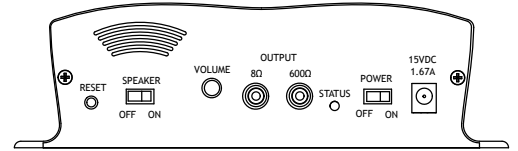

Technical

Encoding.....MPEG (.mp3)
Frequency Response.....20Hz to 20KHz (depending on sample rate)
Bit Rate.....8K to 128Kbps
Sample Rate.....16KHz to 48KHz
Signal-to-noise..... >100dB
File Compression.....6:1 to 96:1
Memory Type.....High-density FLASH
Memory Capacity.....64 minutes @ 32Kbps (base)
Message Capacity.....Up to 500 messages
Message Loading.....CD using built-in CD-ROM
Message Playback.....Continuous or shuffle (optional)
Power Supply.....110VAC 60Hz to 15VDC @ 1.67A
Audio Output.....Mono RCA jack adjustable volume control
Impedance.....6V p-p @ 8Ω or 3V p-p @ 600Ω
Size.....2.25" x 7.50" x 8.75" (H x W x D)
Color.....Black
Shipping Weight.....5 pounds

Production	Description
407556224	MOH Single Custom Production
407601756	MOH Copy of Original Single Custom Production
405127879	MOH Annual Music Use License
406769455	MOH 4-Minute Music Only Production
407380153	MOH Auto Attendant Greetings & Prompts

About Avaya

Avaya enables businesses to achieve superior results by designing, building and managing their communications infrastructure and solutions. For over one million businesses worldwide, including more than 90 percent of the FORTUNE 500®, Avaya embedded solutions help businesses enhance value, improve productivity and create competitive advantage by allowing people to be more productive and create more intelligent processes that satisfy customers.

For businesses large and small, Avaya is a world leader in secure, reliable IP telephony systems, communications applications and full life-cycle services. Driving the convergence of embedded voice and data communications with business applications, Avaya is distinguished by its combination of comprehensive, world-class products and services. Avaya helps customers across the globe leverage existing and new networks to achieve superior business results.

AVAYA

COMMUNICATIONS
AT THE HEART OF BUSINESS

avaya.com