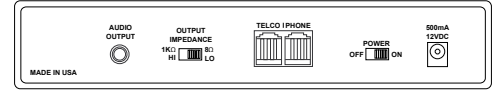

Technical

Encoding..... μ Law
Frequency Response.....300Hz to 3.5KHz
Sample Rate.....69 or 92Kbps
Signal-to-noise..... >72dB
Memory Type.....High-density FLASH
Memory Capacity.....32 minutes @ 69Kbps 24 minutes @ 92Kbps
Message Capacity.....1 day, 1 night (optional)
Message Loading.....PC controller via WinLink
Message PPlayback.....Continuous
Power Supply.....110VAC 60Hz to 12VDC @ 500mA
Audio Output.....Mono RCA jack
Impedence..... 6V p-p @ 8 Ω or 12V p-p @ 1K Ω
Size.....1.50" x 8.25" x 9.00" (H x W x D)
Color.....Black
Shipping Weight.....4 pounds

Production	Description
407556224	MOH Single Custom Production
407601756	MOH Copy of Original Single Custom Production
405127879	MOH Annual Music Use License
406769455	MOH 4-Minute Music Only Production
407380153	MOH Auto Attendant Greetings & Prompts

About Avaya

Avaya enables businesses to achieve superior results by designing, building and managing their communications infrastructure and solutions. For over one million businesses worldwide, including more than 90 percent of the FORTUNE 500®, Avaya embedded solutions help businesses enhance value, improve productivity and create competitive advantage by allowing people to be more productive and create more intelligent processes that satisfy customers.

For businesses large and small, Avaya is a world leader in secure, reliable IP telephony systems, communications applications and full life-cycle services. Driving the convergence of embedded voice and data communications with business applications, Avaya is distinguished by its combination of comprehensive, world-class products and services. Avaya helps customers across the globe leverage existing and new networks to achieve superior business results.

AVAYA

COMMUNICATIONS
AT THE HEART OF BUSINESS

avaya.com